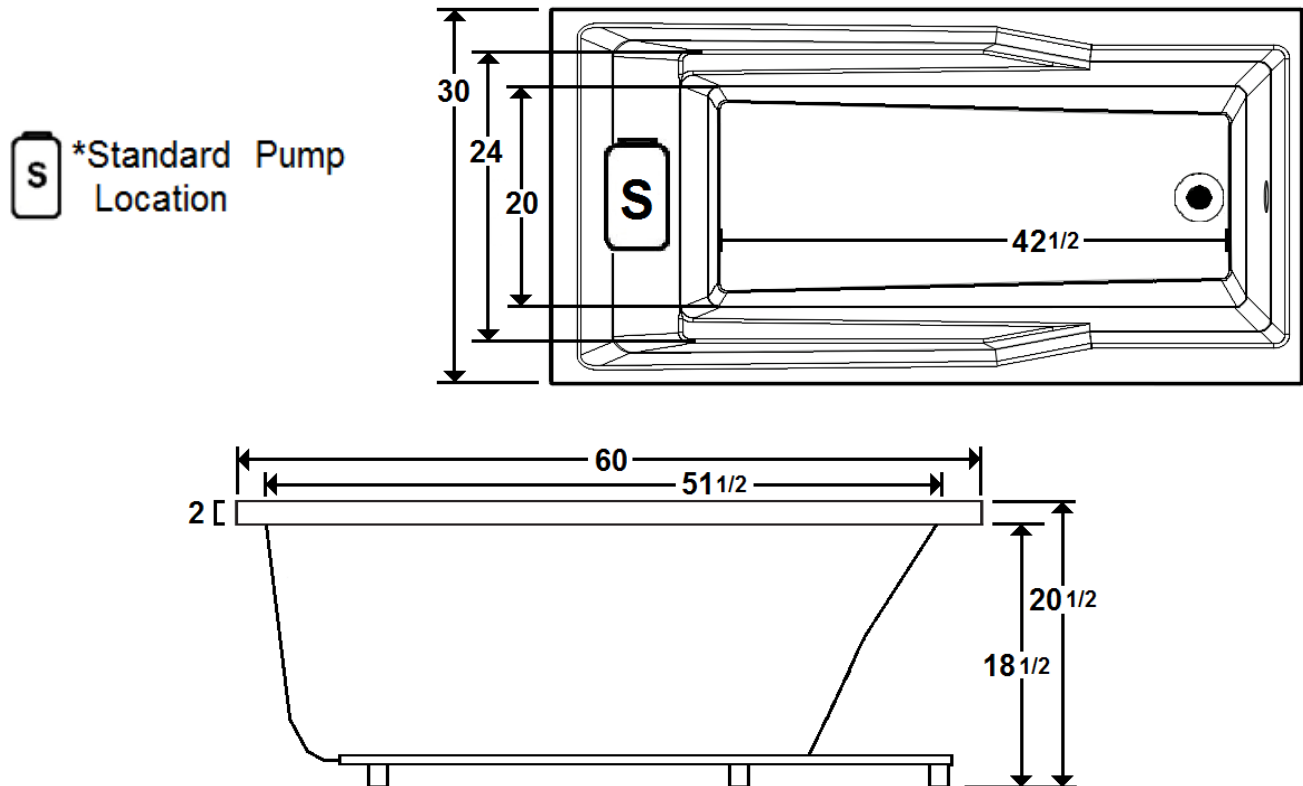

RESTON

60" x 30" Drop-In Acrylic Whirlpool

Model Number
6030RW064
Drop-In Air Bath in White

Features

- Color-matched jet trim
- 10 adjustable hydrotherapy jets
- Constructed of high-gloss durable acrylic
- 3-Speed control for the 9 Amp pump
- Inline heater available – LM300
- Mood light available – LM522
- Pre-leveled base for easy installation
- Made in the USA

All dimensions are +/- 1/2" and subject to change without notice

Technical Information

- Weight: 105 lbs.
- Water Depth to Overflow: 12 1/8"
- Water Operating Level: 30 gal.
- Water Capacity: 55 gal.
- Sump Dimension: 42 1/2" x 20"